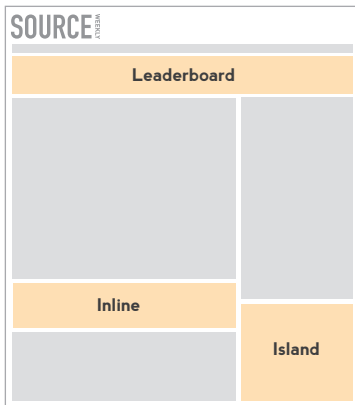

WEBSITE ADS (DESKTOP)

Leaderboard
970x90px
Nav Cruiser
940x45px
Island
300x250px

Wallpaper
1800x800px
(1000px gutter,
400px visible on
each side)

Mobile Leaderboard
320x50px

Sticky Footer
320x100px

MOBILE AD SIZES